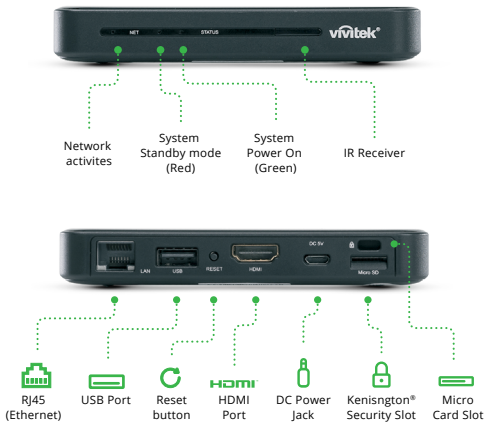

MODEL		NP2000-NovoPro
BYOD	BYOD - Supported OS	Windows 7 / 8 / 10 (32 bits and 64 bits), macOS 10.7 and above, Ubuntu 18.04 and above, iOS 11.0 and above, Android 5.0 and above
		Screen Mirroring for iOS and Android
		Miracast not supported
	Split Screen	Up to 4, in dynamic layout
	Mirroring Resolution	Up to 1080p, 30 fps
	Output Resolution	1080p (1920 x 1080), 720p (1280 x 720)
FEATURES	Collaboration	Windows 10 Extended Desktop function, Moderator function, AirNote for instant annotation from meeting participants, Novo Screennote for virtual whiteboard
	Productivity	QR Code connection support, PIN connection function
	Digital Signage Announcement Board	NA
	Wireless Screen Duplication	NA
	Security	Dual network WiFi & LAN, AES-256 encryption, Kensington lock
CONNECTIVITY	WiFi	802.11ac, b/g/n, 2.4GHz & 5GHz 2T2R with 2 internal antenna
	Output	HDMI-Out
	Input	Ethernet RJ45; USB Type A; microSD Slot; microUSB Power-In
SYSTEM	CPU	Quad-core ARM
	Storage	8GB
GENERAL	Power	Input to AC adapter: AC 100-240V, 50/60Hz. Output from AC adapter: 5V/2A. Consumption: 10W
	Product Dimensions (L x W x H)	120 x 75 x 16 mm
	Weight (Net)	128 g
	What's Included	Main Unit, HDMI Cable, USB Cable, Power Adapter, Remote Control with Batteries, Wall Mount KIT, Document KIT
	Optional Accessory	LauncherPlus (USB Type A), LauncherPlus (USB Type C), LauncherOne (USB Type A)
	Warranty	3 Years

NovoPRO Connectivity

v09kpo