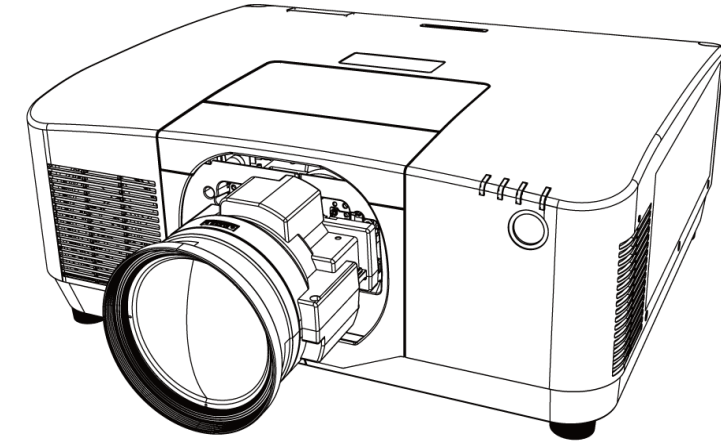

Projectors... and More!

PRO V1700

17,000 center lumens bright with 80% uniformity and a 3,000,000:1 contrast ratio. Native WUXGA resolution. Compatible with inputs up-to UXGA, WUXGA and 4K. Supports analog and digital video input in all color standards up-to 1080p. Supports 4K video input via HDMI. Horizontal, Vertical, Corner Keystone, & 6 point Geometric Correction. Pincushion/Barrel Correction. Edge Blending. Horizontal & Vertical Lens Shift. Wired network control. Displays 4:3, 16:9 and 16:10 aspect ratios. Supports most HDTV resolutions. Low maintenance filter-less design with sealed optical engine. Auto input selection. Built-in Test Patterns. Security bar. Kensington® MicroSaver® security slot. PIN lock. 3 year Projector warranty. 20,000 hour Laser Light Engine warranty.

PRO V1700

17,000 Lumens / WUXGA / 3LCD
Laser + Phosphor Light Engine
Accepts inputs up-to 4K

Crestron RoomView™ & AMX Device Discovery Technology

Included Accessories:

3G-SDI dongle, Quick Start Guide, 5.0 ft (1.5 m) HDMI Cable, 6.0 ft (1.8 m) Detachable Power Cord, Remote Control (with 2x AA Batteries)

Optional Accessories:

Ceiling Mount, Ceiling Post and Plate

Specifications: Model PRO V1700

Brightness	17,000 Center Lumens	Image Signal Resizing	Smart Scaling Technology
Contrast Ratio	3,000,000:1	Image Signal Inputs	
Illumination Uniformity	80%	Computer 1	Dsub15 x 1
Resolution and Aspect Ratio	WUXGA (1920x1200), 16:10	Digital Video (w/ HDCP)	HDMI x 2
Color Reproduction	10-bit (16.7 million colors)	Digital Video (w/ HDCP)	DVI-D x 1
Projection Light Source	Laser (Blue) + Phosphor	HDBaseT	RJ45 x 1
Estimated Light Source Life	20,000 hours	USB-A - Memory Viewer	USB Type A x 1
Total Pixels	6,912,000 (1920x1200) x 3	USB-B - USB Display / Firmware	USB Type B x 1
Imaging System	1.0 in (25 mm) inorganic LCD Panels x 3	Audio Signal Inputs	
Scanning Frequency	Auto: H Sync. 15-100 KHz, V Sync. 24-85 Hz	Computer Audio	MiniStereo x 1
Pixel Clock	up-to 160 MHz	Outputs	
Lens	Optional Lenses Available - See lens chart	Digital Video	HDMI x 1
Image Diagonal	60-500 in (152.4-1270 cm)	Audio Output	Variable, Stereo: MiniStereo x 1
Image Width	4.2-35.3 ft (1.3-10.8 m)	Fan Noise (Eco / Normal)	42 dB / 46 dB
Throw Distance	2.2-260.0 ft (0.67-79.2 m)	Cabinet Size (HxWxD) - excluding legs	9.1 x 23.6 x 19.4 in (23.2 x 59.9 x 49.3 cm)
Lens Shift	V: +/- 65% H: +/- 25%	Weight - without lens	63.7 lb (28.9 kg)
Projector Elevation Adjustment (legs)	Up-to 1°	Packaged Cabinet Size (HxWxD)	5.0 x 29.7 x 25.2 in (38.0 x 75.5 x 64.0 cm)
Maximum Pitch	Up-to 360° Installation	Packaged Weight	75.0 lb (34.0 kg)
Vert/Horiz. Keystone Correction	Digital: V: +/- 30° H: +/- 30°, Corner Keystone	Operating Temperature	41-104°F (5-40°C)
Image Orientation	Normal, Reversed, Inverted	Electrical Safety Compliance	IEC / UL / cUL
Local Control / Power Management	Full Function / Auto Shutdown	Electromagnetic Compatibility	FCC Class B, CE Mark
Remote Control	Wireless / Wired x 2 (In/Out)	Power Requirements	100-240V AC, 50/60 Hz
RS-232 Control	Dsub9 x 2 (In/Out)	Power Consumption	1.5 W in Eco Standby mode, up-to 1,155 W
LAN Port	RJ45 x 1	Heat	3,941 BTU
Computer Input in Pixels	up-to 1600x1200 (4:3), 3840x2160 (16:9)	Security Facilities	Kensington® Security Slot
Analog 4x3 Inputs	UXGA, SXGA+, SXGA, XGA, SVGA, VGA	Limited Warranty: to the original end use customer only	
Analog Wide Inputs	WUXGA, WSXGA+, WXGA	Projector	*3 years / 6,000 hours
Digital 4x3 Inputs	UXGA, SXGA+, SXGA, XGA, SVGA, VGA	Laser Light Engine only	*3 years / 20,000 hours use
Digital Wide Inputs	4K, WUXGA, WSXGA+, WXGA		*(whichever occurs first)
Video Formats	NTSC / PAL / SECAM		
Video Input Analog	480i/p, 576i/p		
Video Input Digital	480p, 576p, 720p, 1080i/p		

EIKI® is a registered trademark of Eiki International Inc. Kensington is a registered trademark of ACCO Brands Corporation.