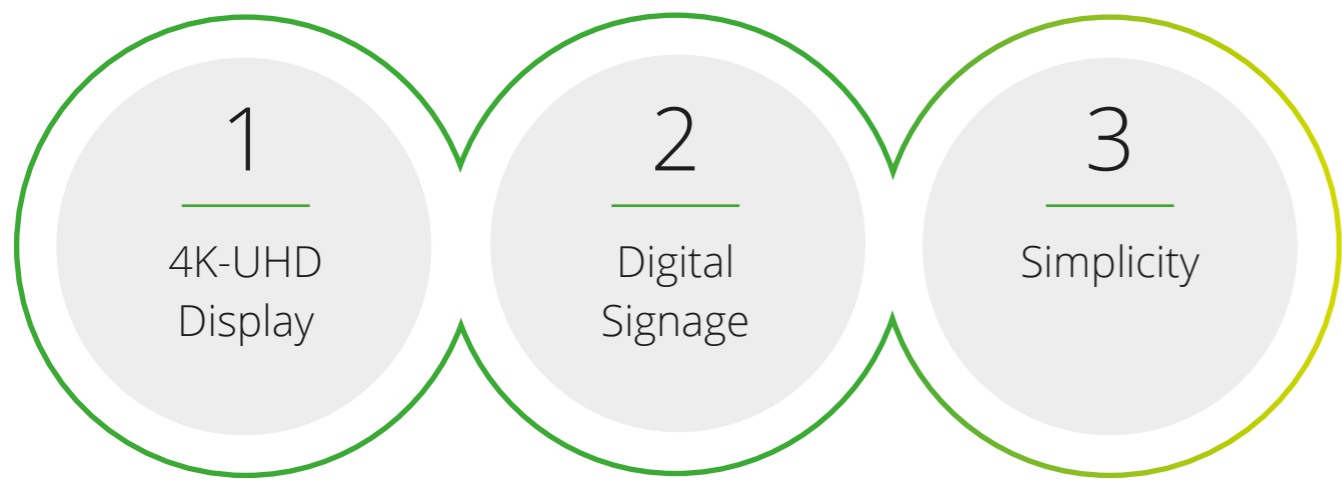

DK430	 DK550	 DK650	 DK750
Panel Size	43"	55"	65"	75"
Panel Technology	IPS Panel, Backlit LED			
Resolution	4K-UHD (3840 x 2160)			
Application	Design for Digital Signage and supports Wireless Collaboration			
Playlist Design	Grid & Flexible Layout & Optional Featured Templates on the Cloud			
Network Connectivity	WiFi: 802.11ac, Enhanced External Antenna; RJ45 Ethernet: 1Gps			
Speaker	5W x2	5W x2	8W x2	15W x2
Dimensions (mm)	970 x 559 x 85	1,244 x 714 x 70	1,477 x 852 x 80	1,715 x 993 x 93