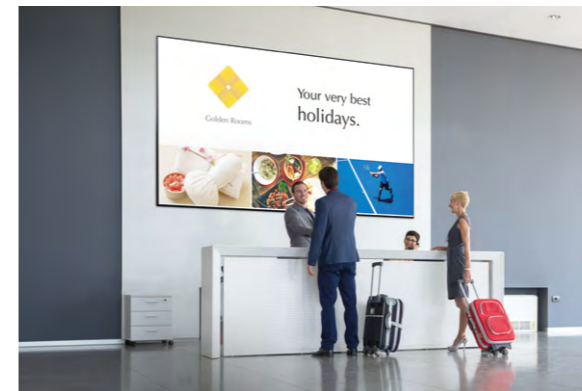

NovoDisplay is a unique and innovative solution that combines a 4K-UHD panel display, Wireless Collaboration and Digital Signage into a single unit. It enables collaboration between all the participants and allows them to share concepts and contribute to the discussion. The NovoDisplay flat panel can be also turned into a Digital Signage display when not actively used in a meeting. Deliver any public communications and incorporate them into a signage playlist. Maximize the use of the screen for different surroundings, like an office, a hotel, a museum or a trade show. The device makes it easy to communicate before, during and after the meetings!

Ideal for huddle rooms

- Designed for meeting rooms and signage applications
- Easy to install
- Seamless transition between collaboration and signage modes

NovoDisplay DK Series

Usage	Huddle spaces - Combining Wireless Collaboration and Digital Signage
Panel Technology	IPS Panel, Backlit LED
Resolution	4K-UHD (3840 x 2160)
Touch Technology	NA
BYOD	Windows, macOS, Ubuntu, iOS, Android, Chromebook
Optional LauncherPlus	Yes
Available Size	43": DK430 55": DK550 65": DK650 75": DK750

HOTEL INDUSTRY

Digital signage located in reception areas can display a cheerful 'Welcome' message and images that greet visitors with your brand identity.

RETAIL

Retailers can apply digital signage to highlight products and offers. Restaurants can display the menu of the day.