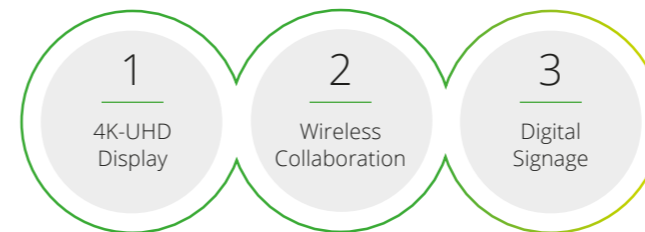

NovoDisplay is a unique and innovative solution that combines a 4K-UHD panel display, Wireless Collaboration and Digital Signage into a single unit. It enables collaboration between all the participants and allows them to share concepts and contribute to the discussion. The NovoDisplay flat panel can be also turned into a Digital Signage display when not actively used in a meeting. Deliver any public communications and incorporate them into a signage playlist. Maximize the use of the screen for different surroundings, like an office, a hotel, a museum or a trade show. The device makes it easy to communicate before, during and after the meetings!

Ideal for huddle rooms

- Designed for meeting rooms and signage applications
- Easy to install
- Seamless transition between collaboration and signage modes

NovoDisplay DK Series

Usage	Huddle spaces - Combining Wireless Collaboration and Digital Signage
Panel Technology	IPS Panel, Backlit LED
Resolution	4K-UHD (3840 x 2160)
Touch Technology	NA
BYOD	Windows, macOS, Ubuntu, iOS, Android, Chromebook
Optional LauncherPlus	Yes
Available Size	43": DK430 55": DK550 65": DK650 75": DK750