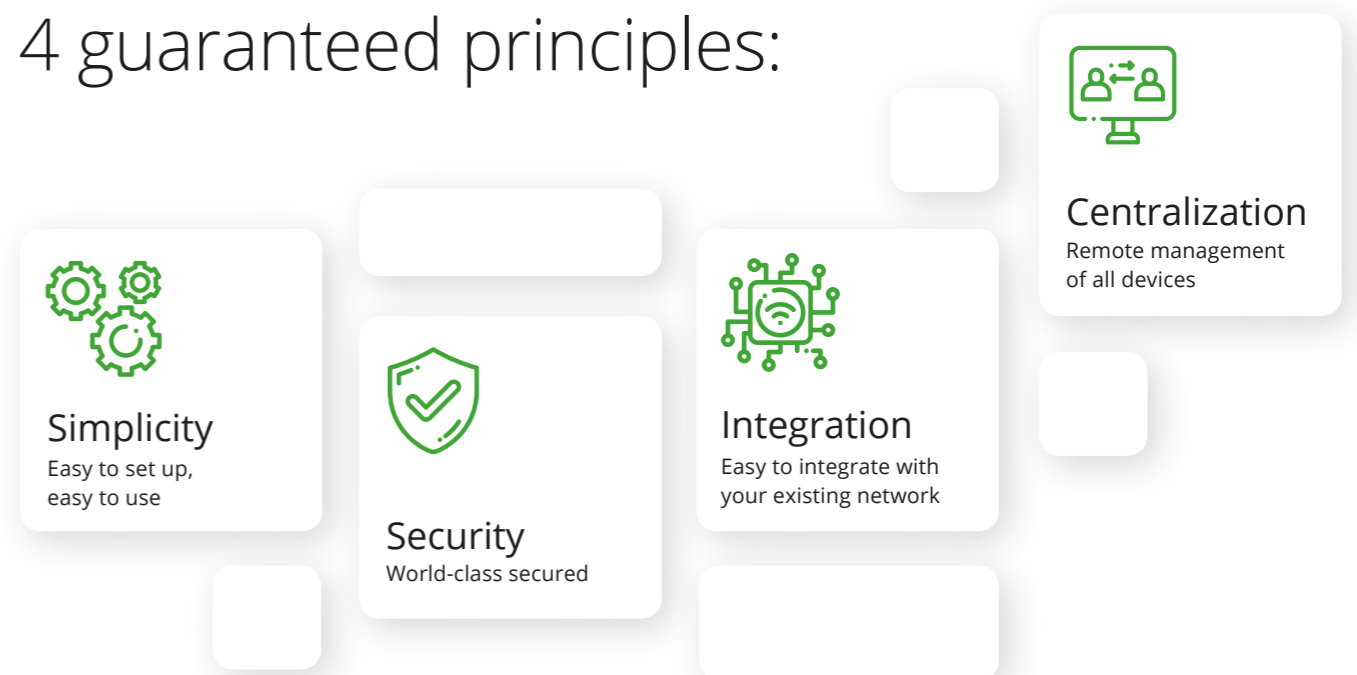

Novo Ecosystem Simple.Guaranteed.

Novo Ecosystem

In today's fast-paced world, information and ideas need to be shared effortlessly and decisions must be made quickly. With NovoConnect wireless presentation Ecosystem that works everywhere, it has never been easier. Share your screen, present the content to a wider audience and collaborate with your team at the same time. Make your meeting more dynamic and enhance interaction! Novo Ecosystem is designed

for large format display devices to effortlessly combine Wireless Collaboration and Digital Signage functionalities. It is a comprehensive product line dedicated for any type of visual communication – be it a meeting, digital signage or both! Perfect for business or education, the Novo Ecosystem is a flexible and scalable solution that will wow you with its convenience and ease of use. Simple. Guaranteed.

Vivitek Novo Ecosystem is designed to deliver Wireless Collaboration & Digital Signage based on 4 guaranteed principles:

Add-On Device NovoConnect	All-In-One Solution	NovoConnect Launcher	Add-On Device NovoDS
For those who already have a screen or a projector and wish to upgrade. Extend your visual display in any room for wireless presentation and effective collaboration.	Enjoy a full range of display devices with integrated wireless collaboration and digital signage functionality.	Use the Plug-and-Play Launcher for guest and team members to instantly connect to the NovoConnect unit from a laptop.	An easy-to-use digital signage solution for sharing and managing content on any connected screen. It delivers public announcements and is suitable for business, educational and public institutions of any kind.