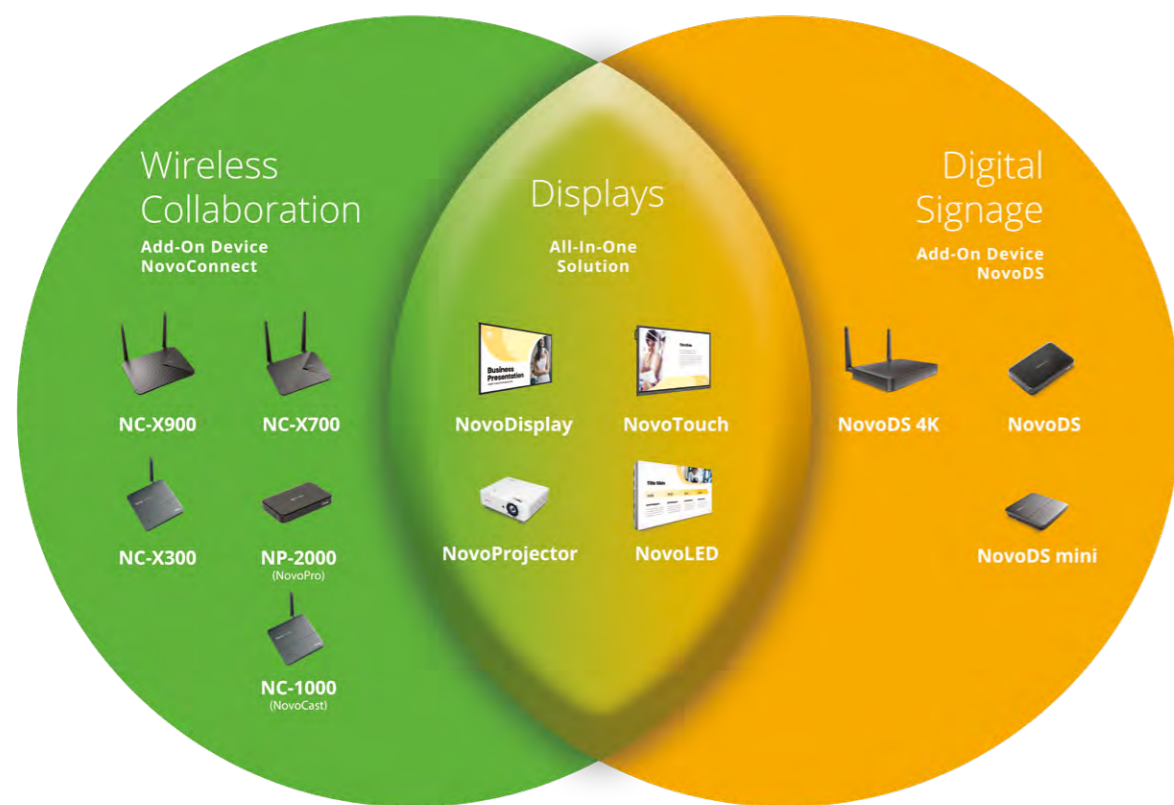

Novo Ecosystem Simple.Guaranteed.

Novo Ecosystem