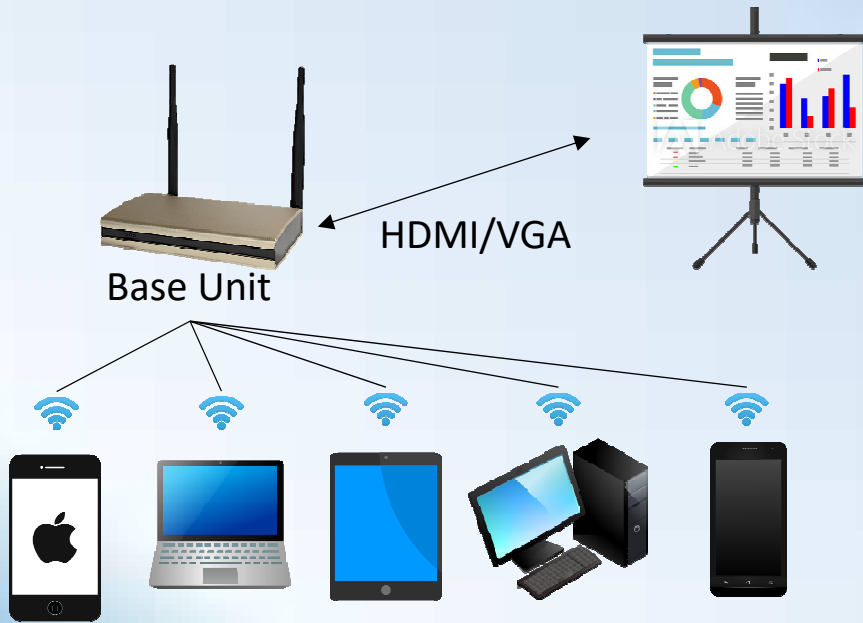

Wireless Interactive Presentation Gateway

E-Show

Provide New Presentation Style

- **1-Click Share**
- **Multi User Collaborations**
- **Great Wireless Connections**
- **Slim and Compact device**
- **Support Various Sources**

EIKI
Beyond Projectors

How to Working

Application

School/Office/Hall/Auditorium

Specification

Product	Wireless Interactive Presentation System
Model No.	E-Show
Input	USB, Type A male
Output	1 x HDMI/1 x VGA/ 1 x Stereo out/3.5mm ear jack
Recommended System	Windows 7/8.1/10, 32/64 bit, Mac OS X 10.10.11/12 Android 5.0/6.0, iOS 9/10
Input Resolution	Up to 3840 x 2160
Output Resolution	HDMI: Up to 1080P, VGA: Up to WUXGA(1920 x 1200)
Frame rate	Up to 30fps
Audio	PCM stereo
Audio bit	16bit
Audio sample rate	44.1KHz
Wireless technology	Wi-Fi
Band	2.4GHz, 5GHz
Reach	Max: 30m(100ft) between Button and Base unit
Power Supply	12V DC
Power consumption	Base Unit: 6 Watts/Button : 2 Watts
Device Dimension (W x H x D)	Base unit : 188 x 40 x 110 Button : 2 Watts