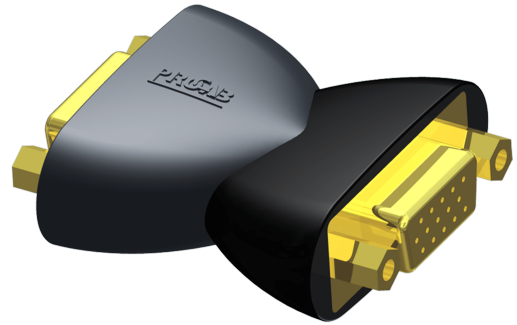

CLP321

Adapter - SVGA female - SVGA female

Product information:

The CLP321 is an SVGA female to SVGA female straight adapter. This adapter can be used for connecting two VGA. This adapter can be used for connecting two VGA cables, to gain a longer video signal. . The firm molding over the connector ensures an isolation from the ground and gives a solid feel.