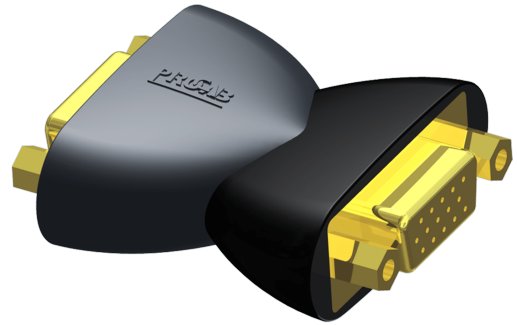

# CLP321

Adapter - SVGA female - SVGA female

## Product information:

---

The CLP321 is an SVGA female to SVGA female straight adapter. This adapter can be used for connecting two VGA. This adapter can be used for connecting two VGA cables, to gain a longer video signal. . The firm molding over the connector ensures an isolation from the ground and gives a solid feel.